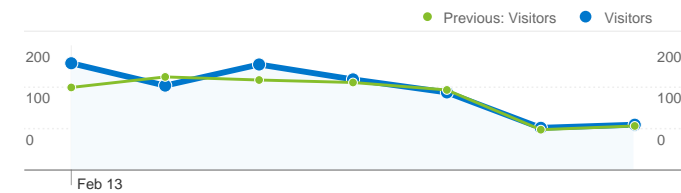

Site Usage

1,007 Visits

Previous: 946 (6.45%)

60.87% Bounce Rate

Previous: 60.25% (1.03%)

1,953 Pageviews

Previous: 2,043 (-4.41%)

00:01:19 Avg. Time on Site

Previous: 00:01:47 (-26.34%)

1.94 Pages/Visit

Previous: 2.16 (-10.20%)

49.55% % New Visits

Previous: 47.46% (4.40%)

Visitors Overview

Visitors
761

Map Overlay

761 people visited this site

1,007 Visits

Previous: 946 (6.45%)

761 Absolute Unique Visitors

Previous: 688 (10.61%)

1,953 Pageviews

Previous: 2,043 (-4.41%)

1.94 Average Pageviews

Pages on this site were viewed a total of 1,953 times

1,953 Pageviews

Previous: 2,043 (-4.41%)

1,674 Unique Views

Previous: 1,670 (0.24%)

60.87% Bounce Rate

Previous: 60.25% (1.03%)

Top Content