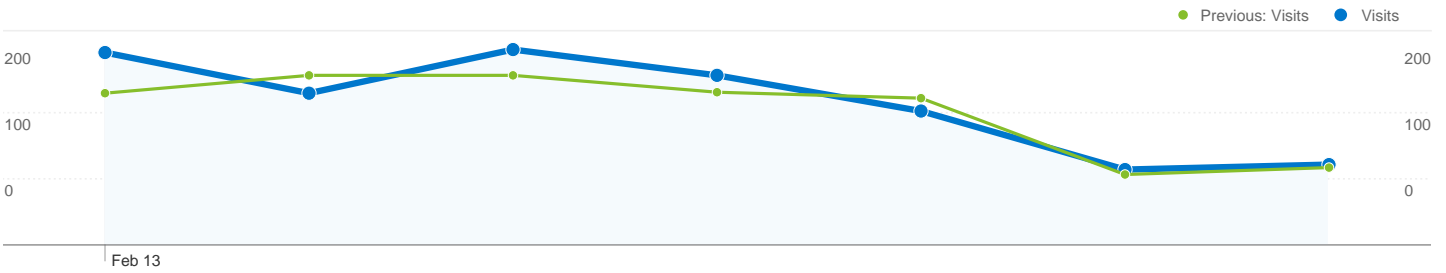

761 people visited this site

1,007 Visits

Previous: 946 (6.45%)

761 Absolute Unique Visitors

Previous: 688 (10.61%)

1,953 Pageviews

Previous: 2,043 (-4.41%)

1.94 Average Pageviews

Previous: 2.16 (-10.20%)

00:01:19 Time on Site

Previous: 00:01:47 (-26.34%)

60.87% Bounce Rate

Previous: 60.25% (1.03%)

49.55% New Visits

Previous: 47.46% (4.40%)

Technical Profile

Browser	Visits	% visits
Internet Explorer		
Feb 13, 2012 - Feb 19, 2012	651	64.65%
Feb 6, 2012 - Feb 12, 2012	619	65.43%
% Change	5.17%	-1.20%
Firefox		
Feb 13, 2012 - Feb 19, 2012	118	11.72%
Feb 6, 2012 - Feb 12, 2012	91	9.62%
% Change	29.67%	21.82%

Traffic Sources Overview

Feb 13, 2012 - Feb 19, 2012

Comparing to: Feb 6, 2012 - Feb 12, 2012

All traffic sources sent a total of 1,007 visits

18.57% Direct Traffic

Previous: 17.34% (7.12%)

7.15% Referring Sites