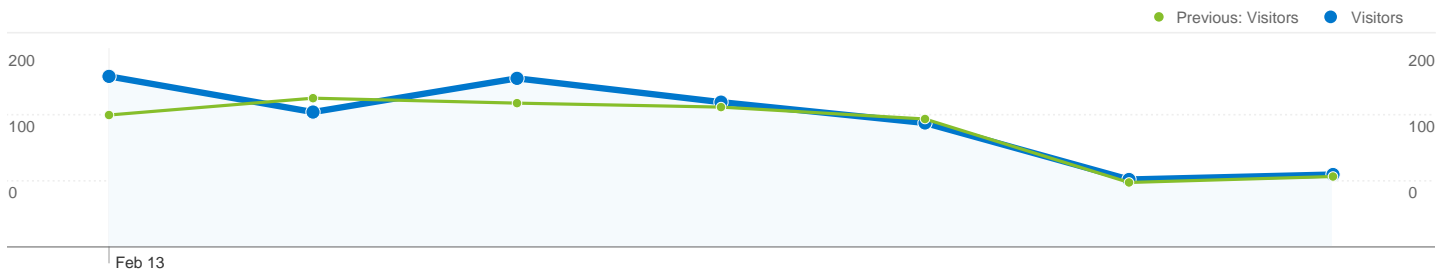

Site Usage

1,007 Visits

Previous: 946 (6.45%)

60.87% Bounce Rate

Previous: 60.25% (1.03%)

1,953 Pageviews

Previous: 2,043 (-4.41%)

00:01:19 Avg. Time on Site

Previous: 00:01:47 (-26.34%)

1.94 Pages/Visit

Previous: 2.16 (-10.20%)

49.55% % New Visits

Previous: 47.46% (4.40%)

Visitors Overview

Visitors
761

Map Overlay

761 people visited this site

1,007 Visits

Previous: 946 (6.45%)

761 Absolute Unique Visitors

Previous: 688 (10.61%)

1,953 Pageviews

Previous: 2,043 (-4.41%)

1.94 Average Pageviews

Traffic Sources Overview

Feb 13, 2012 - Feb 19, 2012

Comparing to: Feb 6, 2012 - Feb 12, 2012

All traffic sources sent a total of 1,007 visits

18.57% Direct Traffic

Previous: 17.34% (7.12%)

7.15% Referring Sites