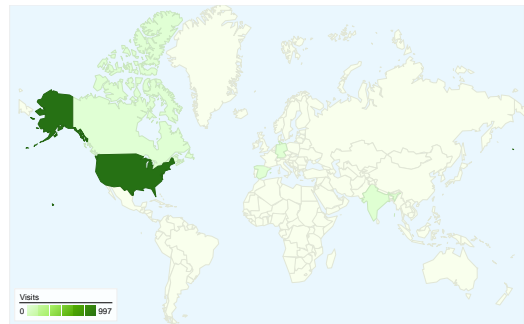

Previous: 00:01:47 (-26.34%)

1.94 Pages/Visit

Previous: 2.16 (-10.20%)

49.55% % New Visits

Previous: 47.46% (4.40%)

Visitors Overview

Visitors
761

Map Overlay

761 people visited this site

1,007 Visits

Previous: 946 (6.45%)

761 Absolute Unique Visitors

Previous: 688 (10.61%)

1,953 Pageviews

Previous: 2,043 (-4.41%)

1.94 Average Pageviews

Traffic Sources Overview

Feb 13, 2012 - Feb 19, 2012

Comparing to: Feb 6, 2012 - Feb 12, 2012

All traffic sources sent a total of 1,007 visits

18.57% Direct Traffic

Previous: 17.34% (7.12%)

7.15% Referring Sites

Feb 13, 2012 - Feb 19, 2012	18	1.79%
Feb 6, 2012 - Feb 12, 2012	14	1.48%
% Change	28.57%	20.78%

Feb 13, 2012 - Feb 19, 2012	15	2.01%
Feb 6, 2012 - Feb 12, 2012	13	1.83%
% Change	15.38%	9.83%

1,007 visits came from 8 countries/territories