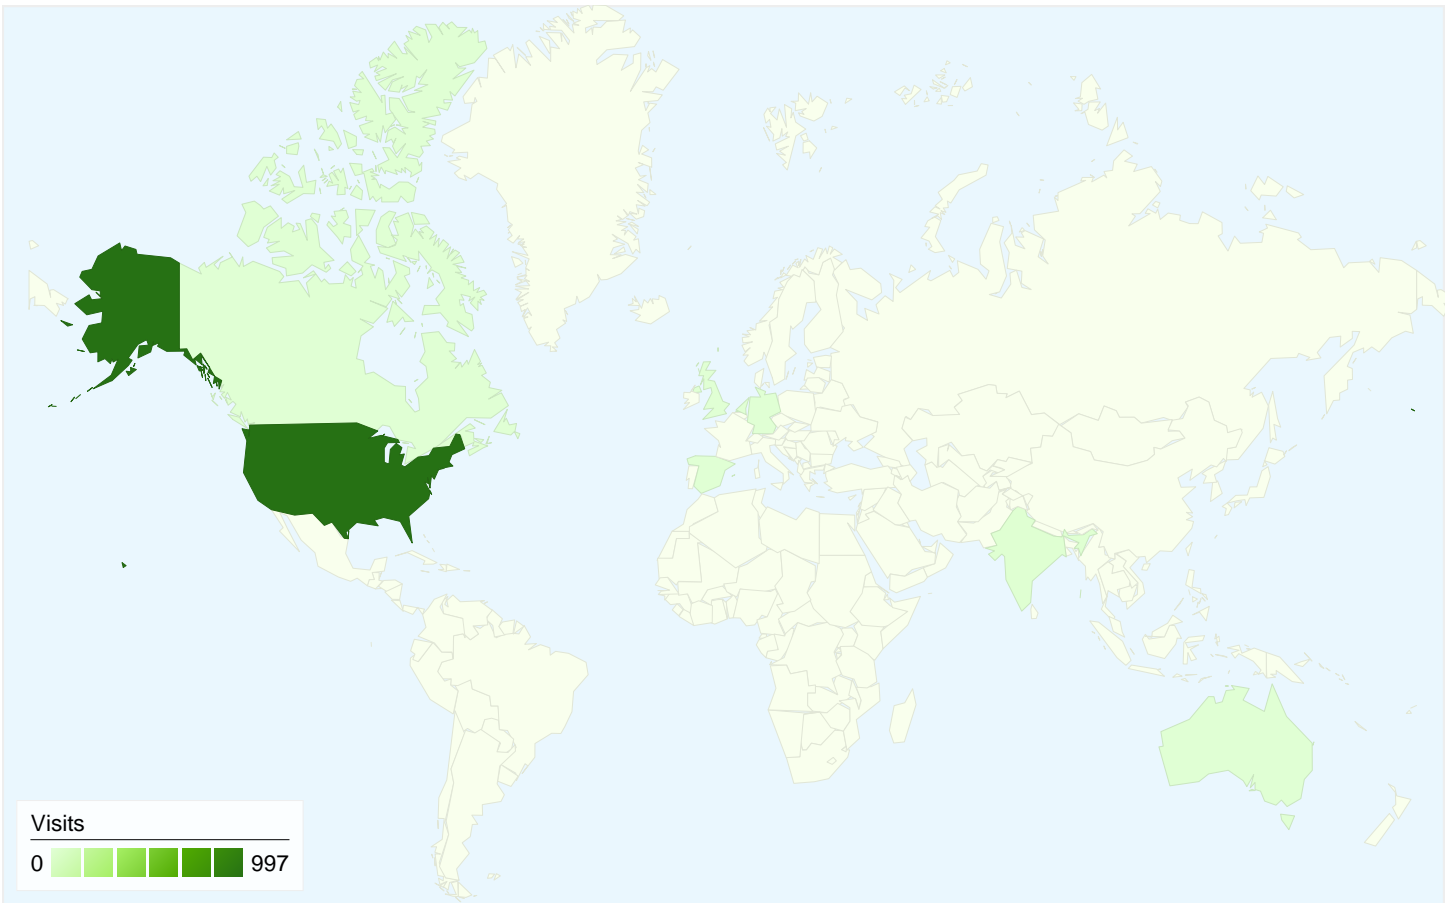

Traffic Sources Overview

Feb 13, 2012 - Feb 19, 2012

Comparing to: Feb 6, 2012 - Feb 12, 2012

All traffic sources sent a total of 1,007 visits

18.57% Direct Traffic

Previous: 17.34% (7.12%)

7.15% Referring Sites

Feb 13, 2012 - Feb 19, 2012	18	1.79%
Feb 6, 2012 - Feb 12, 2012	14	1.48%
% Change	28.57%	20.78%

Feb 13, 2012 - Feb 19, 2012	15	2.01%
Feb 6, 2012 - Feb 12, 2012	13	1.83%
% Change	15.38%	9.83%

1,007 visits came from 8 countries/territories