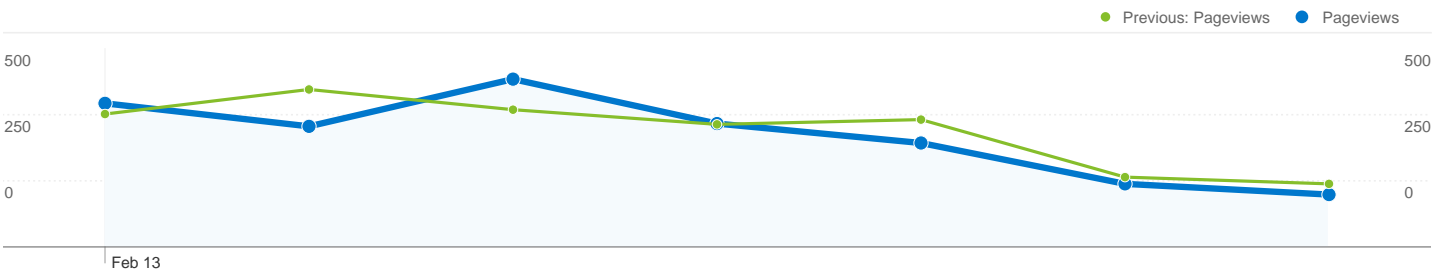

Pages on this site were viewed a total of 1,953 times

1,953 Pageviews

Previous: 2,043 (-4.41%)

1,674 Unique Views

Previous: 1,670 (0.24%)

60.87% Bounce Rate

Previous: 60.25% (1.03%)

Top Content

Pages	Pageviews	% Pageviews
/index.html		
Feb 13, 2012 - Feb 19, 2012	498	25.50%
Feb 6, 2012 - Feb 12, 2012	479	23.45%
% Change	3.97%	8.76%
/offices/assessor/index.htm		
Feb 13, 2012 - Feb 19, 2012	228	11.67%
Feb 6, 2012 - Feb 12, 2012	207	10.13%
% Change	10.14%	15.22%
/jobopenings.htm		
Feb 13, 2012 - Feb 19, 2012	160	8.19%
Feb 6, 2012 - Feb 12, 2012	170	8.32%
% Change	-5.88%	-1.55%
/offices/sheriff/levyandsale/levysale.htm		
Feb 13, 2012 - Feb 19, 2012	149	7.63%
Feb 6, 2012 - Feb 12, 2012	151	7.39%
% Change	-1.32%	3.22%
/offices/sheriff/index.htm